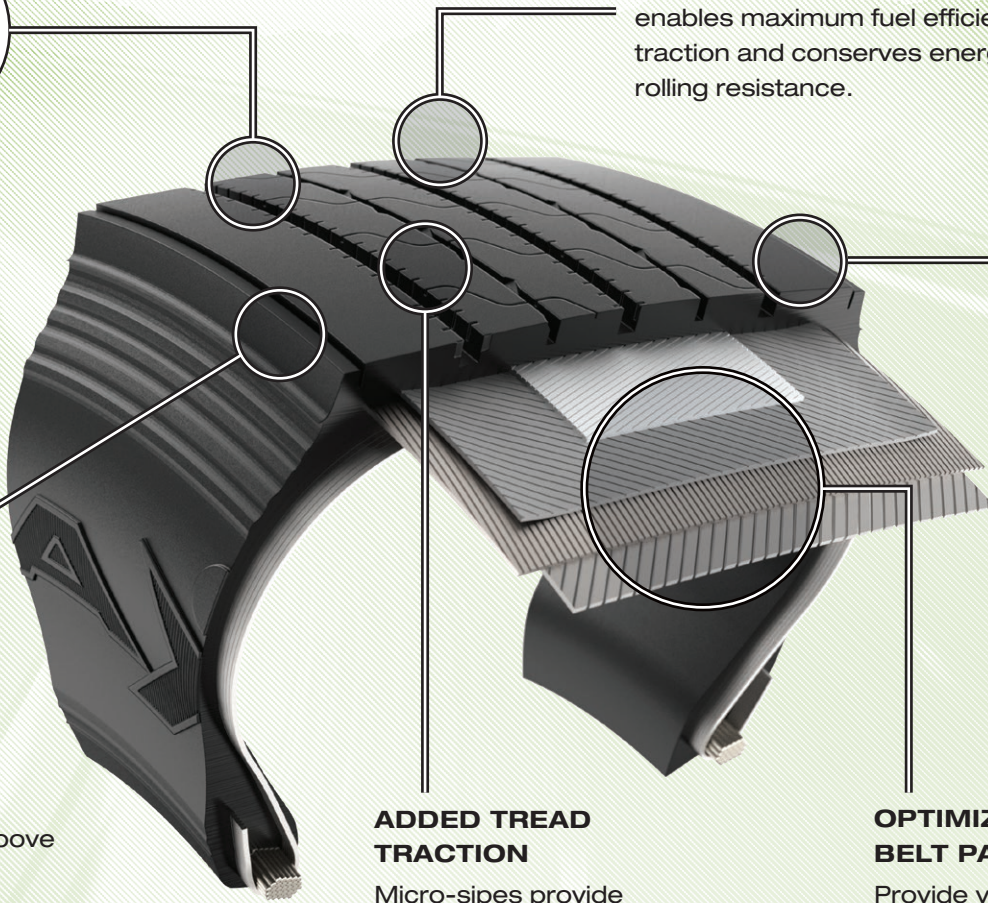

The **MX100L** is our premium trailer tire for highway line haul applications. Engineered with the EcoPoint³ compound technology, this extra-fuel efficient tire also encompasses unparalleled wet traction with a unique rib design, along with prolonged even wear with a decoupling groove. For enhanced stability, this tire features a 230mm wide tread.

UNMATCHED WET TRACTION FOR THE HIGHEST PERFORMANCE

MAXIMUM WEAR RESISTANCE FOR LONGEST TIRE LIFE

MINIMUM ROLLING RESISTANCE FOR OPTIMAL FUEL ECONOMY

UNIQUE RIB DESIGN

Enhanced wet traction, fuel economy and gives you maximum mileage.

PROMOTES EVEN WEAR

Decoupling groove to minimize irregular wear, ensuring maximum performance and tread life.

EcoPoint³ TECHNOLOGY COMPOUND

Patented EcoPoint³ compound technology enables maximum fuel efficiency and wet traction and conserves energy for enhanced rolling resistance.

EXTENDED TREAD LIFE

A 230mm wide tread delivering enhanced stability and longer tread life, making it excellent for retreading.

ADDED TREAD TRACTION

Micro-sipes provide boosted traction and rib edge stress absorption in the footprint, minimizing irregular wear.