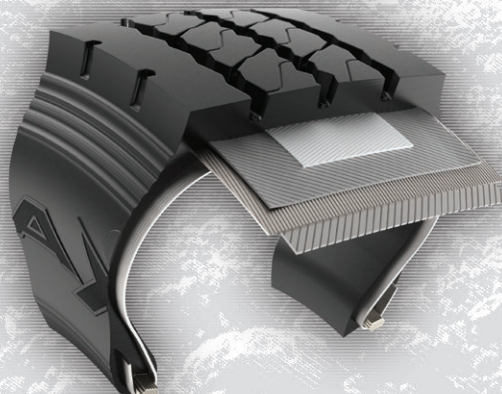

The **MX220V** mixed service all-position radial is engineered with a wear and cut-resistant tread compound, providing long-lasting performance for dump trucks even in severe conditions. Featuring a solid shoulder design to withstand lateral scrubbing, a 230mm wide tread, along with a 24/32" tread depth, the **MX220V** enables superior durability and reliability.

# MX220V

**MX220V FEATURES**

- **SOLID SHOULDER DESIGN**  
Withstands lateral scrubbing in severe conditions.
- **CUT AND WEAR RESISTANT COMPOUND**  
Prevents tread damages, enabling maximum performance and durability.
- **STONE PROTECTION DESIGN**  
Stone protection buttons prevent stone drilling, ensuring maximum tire life and belt protection.

**230mm WIDE TREAD**  
Enhanced stability and longer tread life, excellent for retreading.

**HEAVY-DUTY TREAD COMPOUND**  
Cut and wear-resistant compound prevents tread damage and cuts.

**CLOSED SHOULDER DESIGN**  
Withstands lateral scrubbing in severe conditions.

**STONE PROTECTION**  
Stone protection buttons within tread voids to safeguard against stone drilling, ensuring maximum tire life and belt protection.

**HEAVY-DUTY ALL-STEEL BELT PACKAGE**  
Heavy-duty steel belts to ensure maximum durability and excellent for retreading.