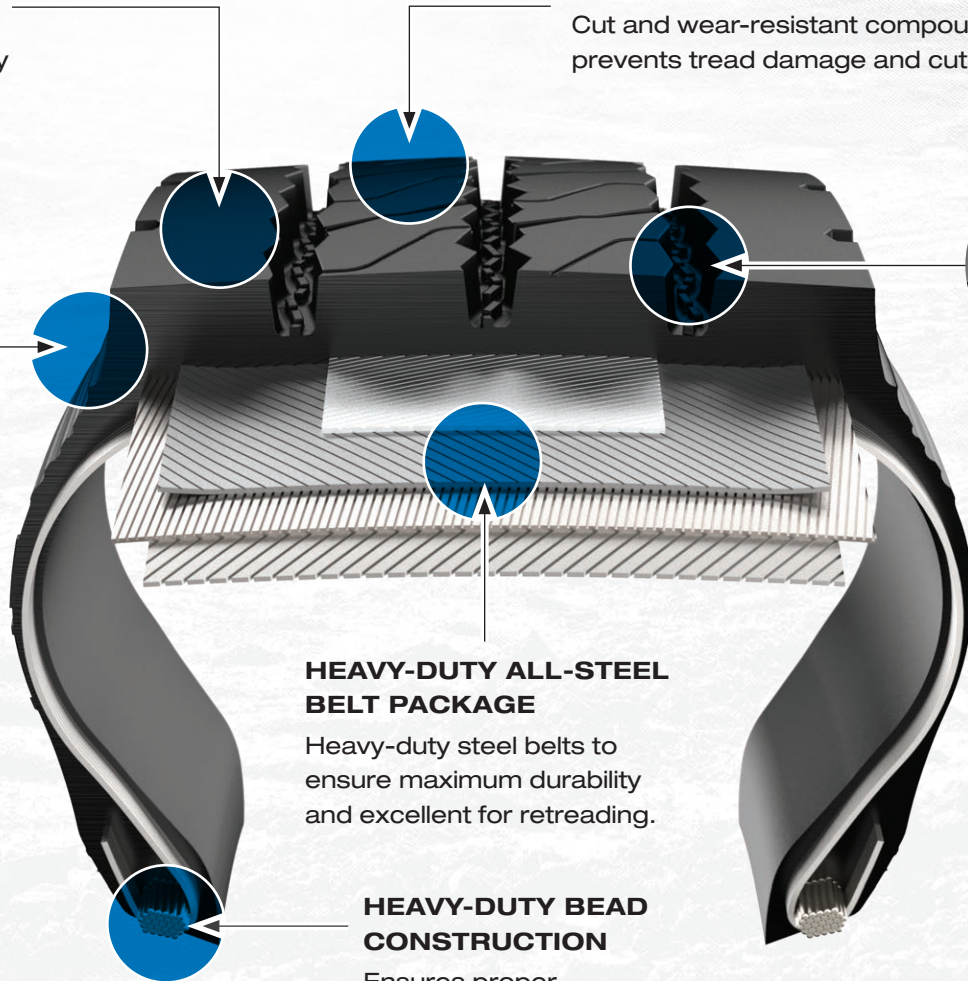

The **MX220V** mixed service all-position radial is engineered with a wear and cut-resistant tread compound, providing long-lasting performance for dump trucks even in severe conditions. Featuring a solid shoulder design to withstand lateral scrubbing, a 230mm wide tread, along with a 24/32" tread depth, the **MX220V** enables superior durability and reliability.

# MX220V

**MX220V FEATURES**

- **SOLID SHOULDER DESIGN**  
Withstands lateral scrubbing in severe conditions.
- **CUT AND WEAR RESISTANT COMPOUND**  
Prevents tread damages, enabling maximum performance and durability.
- **STONE PROTECTION DESIGN**  
Stone protection buttons prevent stone drilling, ensuring maximum tire life and belt protection.

**230mm WIDE TREAD**  
Enhanced stability and longer tread life, excellent for retreading.

**HEAVY-DUTY TREAD COMPOUND**  
Cut and wear-resistant compound prevents tread damage and cuts.

**CLOSED SHOULDER DESIGN**  
Withstands lateral scrubbing in severe conditions.

**STONE PROTECTION**  
Stone protection buttons within tread voids to safeguard against stone drilling, ensuring maximum tire life and belt protection.

**HEAVY-DUTY ALL-STEEL BELT PACKAGE**  
Heavy-duty steel belts to ensure maximum durability and excellent for retreading.