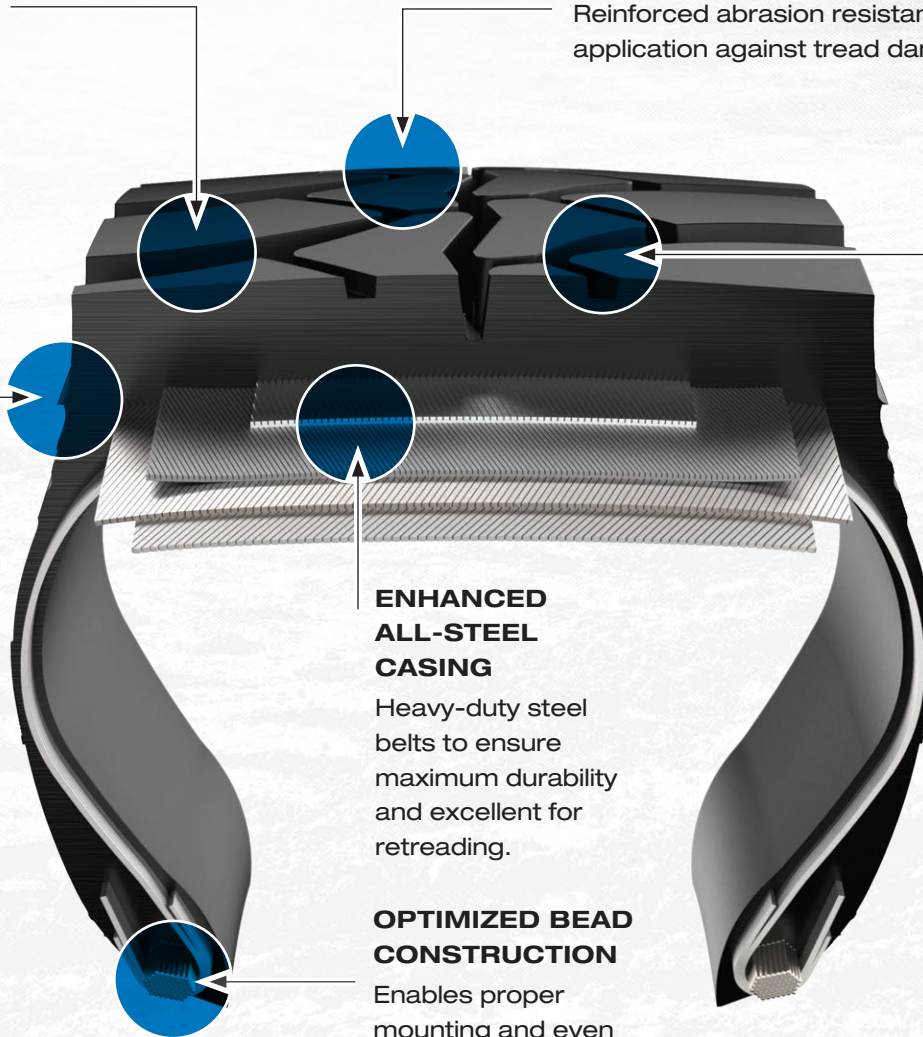

230mm WIDE TREAD
Enhanced stability and longer tread life, excellent for retreading.

ROBUST TREAD COMPOUND
Reinforced abrasion resistance in severe application against tread damage.

EXTREME TRACTION ENHANCEMENT
Open shoulder design provides maximum traction for all weather conditions.

ENHANCED ALL-STEEL CASING
Heavy-duty steel belts to ensure maximum durability and excellent for retreading.

OPTIMIZED BEAD CONSTRUCTION
Enables proper mounting and even pressure for maximum casing durability and life.

AGGRESSIVE LUG PATTERN WITH CENTER LUG DESIGN
Delivers unparalleled traction, wear and handling in multiple surfaces.

CODE	SIZE	LI	SR	PR	TD	RIM	OD	SW	SLR	LCC 1X	LCC 2X
V232000	11R22.5	146/143	K	16PR	30	8.25	41.9	11.0	19.3	6610@120	6005@120
V232001	11R24.5	149/146	K	16PR	30	8.25	43.5	11.0	20.3	7160@120	6610@120

EXPERTISE IN EVERY TIRE - for years MAXAM has specialized in off-the-road tires, a category that requires the highest level of engineering and manufacturing technology. Our extensive expertise in creating tires for the most challenging applications is directly infused into the design and construction of the MAXAM Truck Tire line. Each MAXAM Truck Tire embodies advanced technology and rigorous testing to ensure unmatched durability and performance. When you choose MAXAM Truck Tires, you're equipping your fleet with a legacy of engineering excellence.

For more information on MAXAM Tire, and all our products, visit www.maxamtire.com | © 2024 MAXAM Tire