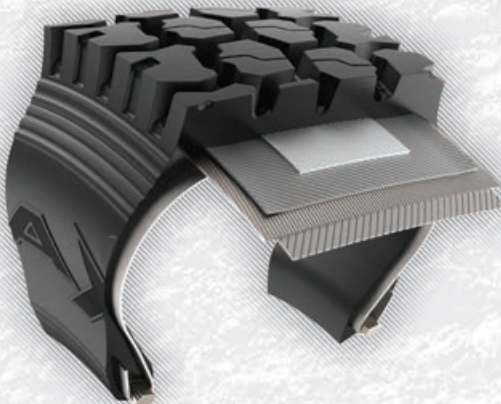

The **MX325V** mixed service drive tire is engineered with a robust tread compound and aggressive tread pattern, delivering exceptional performance and tire life. With a 32/32" tread depth for optimized traction and wear and embedded stone ejectors for casing protection, this tire is designed to withstand tougher conditions for mixed service applications.

**STABILITY****PERFORMANCE****ABRASION-RESISTANT**

MX325V

MX325V FEATURES

- **REINFORCED CASING PROTECTION**

Triangular stone ejectors protect belts, ensuring maximum tire life.

- **CUT AND WEAR RESISTANT COMPOUND**

Prevents tread damages, enabling maximum performance and durability.

- **OPEN SHOULDER DESIGN**

Delivers extreme traction for all weather conditions and surfaces.

**SCAN TO LEARN MORE**

AGGRESSIVE LUG PATTERN WITH CENTER LUG DESIGN

ENHANCED CASING PROTECTION

Triangular stone ejectors prevent stone drilling and protect belts, ensuring maximum tire life.

EXTREME TRACTION ENHANCEMENT

Open shoulder design provides maximum traction for all weather conditions.